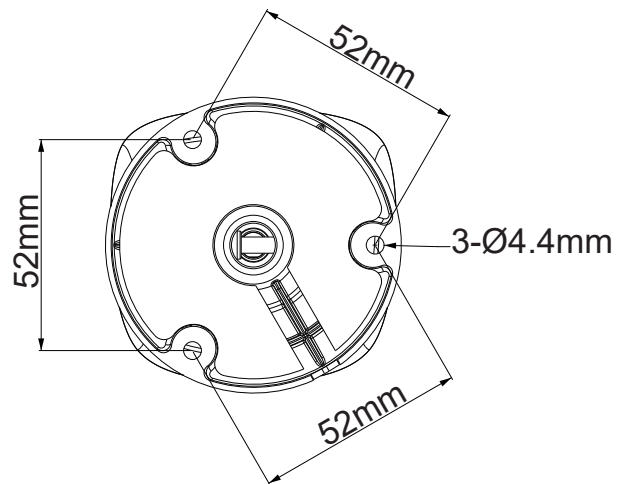

## Interface

Audio	Default: Without Option: Built in Mic Option: Audio In Option: Audio I/O
Alarm	N/A
SD Card Slot	Default: Without Option: External SD card slot (Max 512GB)
RS485	N/A

## General

Housing	Metal, IP67
Anti-cut Bracket	NO
IR Cut Filter	YES
Operation Temperature	-30°C ~ +60°C RH95% Max
Storage Temperature	-30°C ~ +60°C RH95% Max
Power Source	DC12V±10%, 700mA
Dimension	70.04 x 67.5 x 169.49mm
Weight (N.W./G.W.)	Approx. 423 g / Approx. 500 g

## Dimensions (mm)