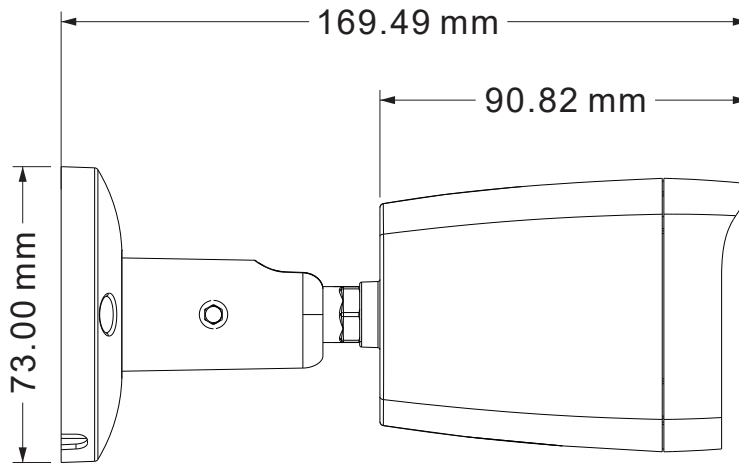

## Interface

Audio	Default: Without Option: Built in Mic Option: Audio In Option: Audio I/O
Alarm	N/A
SD Card Slot	Default: Without Option: External SD card slot (Max 512GB)
RS485	N/A

## General

Housing	Metal, IP67
Anti-cut Bracket	NO
IR Cut Filter	YES
Operation Temperature	-30°C ~ +60°C RH95% Max
Storage Temperature	-30°C ~ +60°C RH95% Max
Power Source	DC12V±10%, 700mA
Dimension	70.04 x 67.5 x 169.49mm
Weight (N.W./G.W.)	Approx. 423 g / Approx. 500 g

## Dimensions (mm)