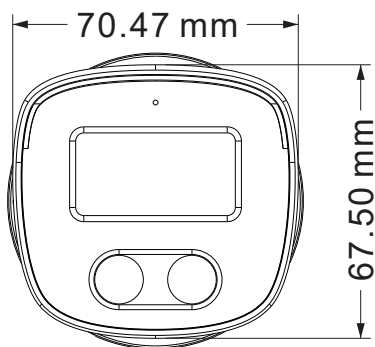

## Interface

Audio	Default: Without Option: Built in Mic Option: Audio In Option: Audio I/O
Alarm	N/A
SD Card Slot	Default: Without Option: External SD card slot (Max 512GB)
RS485	N/A

## General

Housing	Metal, IP67
Anti-cut Bracket	NO
IR Cut Filter	YES
Operation Temperature	-30°C ~ +60°C RH95% Max
Storage Temperature	-30°C ~ +60°C RH95% Max
Power Source	DC12V±10%, 700mA
Dimension	70.04 x 67.5 x 169.49mm
Weight (N.W./G.W.)	Approx. 423 g / Approx. 500 g

## Dimensions (mm)